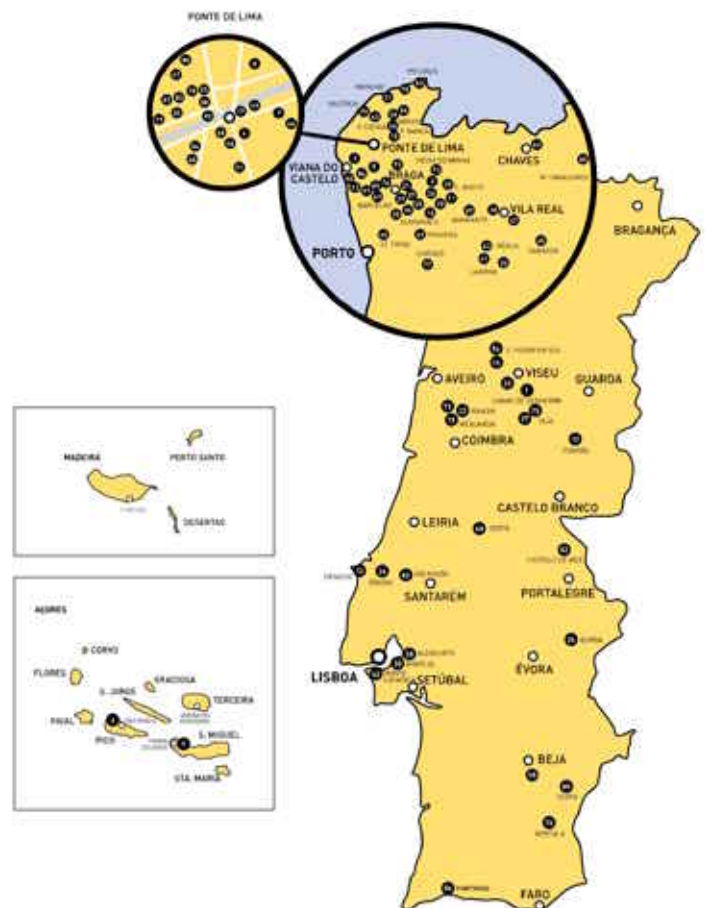

Solares de Portugal ranges from stately manor houses and elegant country houses. They are family homes as opposed to hotels, offering a very different kind of holiday experience with that's personal touch. The Solares de Portugal represent centuries of Portuguese history and culture. The majority of the grandiose 17th and 18th century houses are of noble origin and still in the ownership of the descendants of the founding family. The guests will find a variety of leisure opportunities at their disposal, such as fishing, hunting, golf, swimming, rambling, tennis, horseback riding, cycling and wine tasting.

The 94 Solares de Portugal, located from North to the South of Portugal, are arranged in three distinct categories: Casas Antigas are elegant manor houses and country estates often originating from the 17th and 18th century. Their architecture is of paramount importance to the nation's heritage and the various styles reflect the significant chapters in the history of Portugal. Quintas e Herdades are farmhouses and estates in a rural environment and the main house ranges from the classic to the rustic in architectural style. They offer a high level of comfort and hospitality.

Casas Rusticas are smaller country houses of more rustic architectural style with simple and practical but comfortable furnishings. Ideal for appreciating the tranquillity of country life.